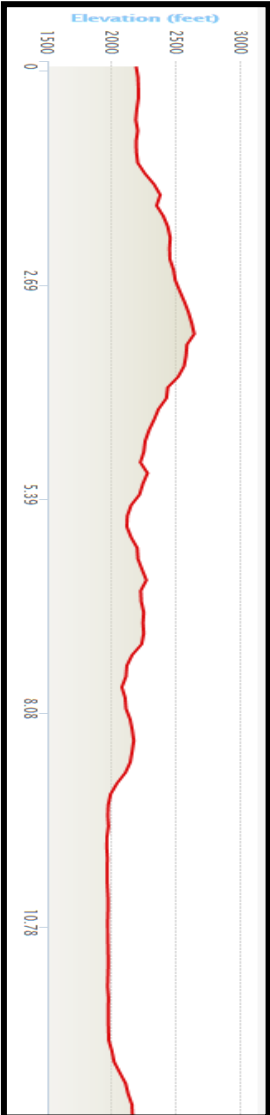

★ Start/Finish
Hearn Cycling

**14 Miles
~ 900 ft
of climbing**

Welcome Ride
Major Taylor Mountains Summit
Asheville - 2016